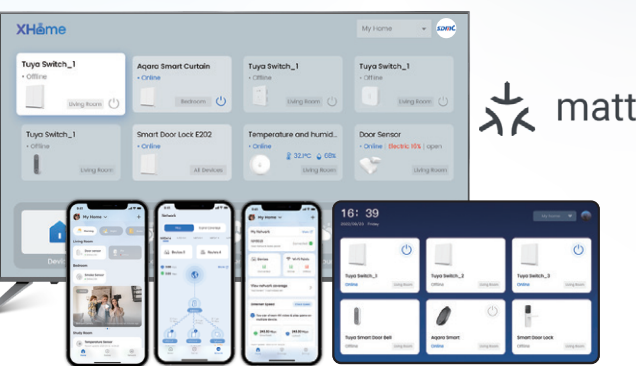

# One Home Solution

PON/DOCSIS/5G CPE/Femtocell/Wi-Fi Mesh Router/Matter IoT

## XHome Platform with Google Cloud

One platform for operators to intelligently maintain all smart devices.

## XHome APP & Platform

- Wi-Fi Management
- Security Monitoring
- Intelligent Alerts
- STB Management
- Smart Home Control
- Remote Troubleshooting
- Cloud-Based Technology
- Device Interoperability
- Big Data Analytics