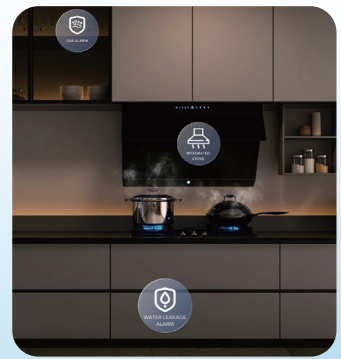

# XHome Scenario

Security, Energy-Saving, Entertainment

- Indoor IP Camera
- Outdoor IP Camera
- Zigbee Gateway
- Water Leakage Detector
- Gas Detector
- Smoke Detector
- Wi-Fi Router Matter Gateway
- Smart Door & Window Sensor
- Smart PIR Sensor