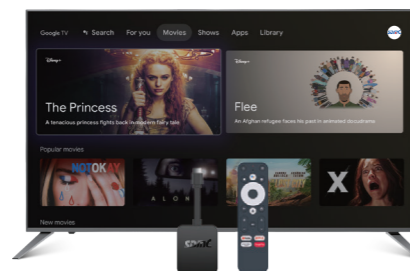

Google TV An Experience Tailored for You

Google TV

Google TV brings together movies, shows, live TV and more from across your apps and subscriptions and organizes them just for you.

- Everything you stream. All on one screen
- Personalized entertainment for everyone in your home
- Do more on your TV with your voice