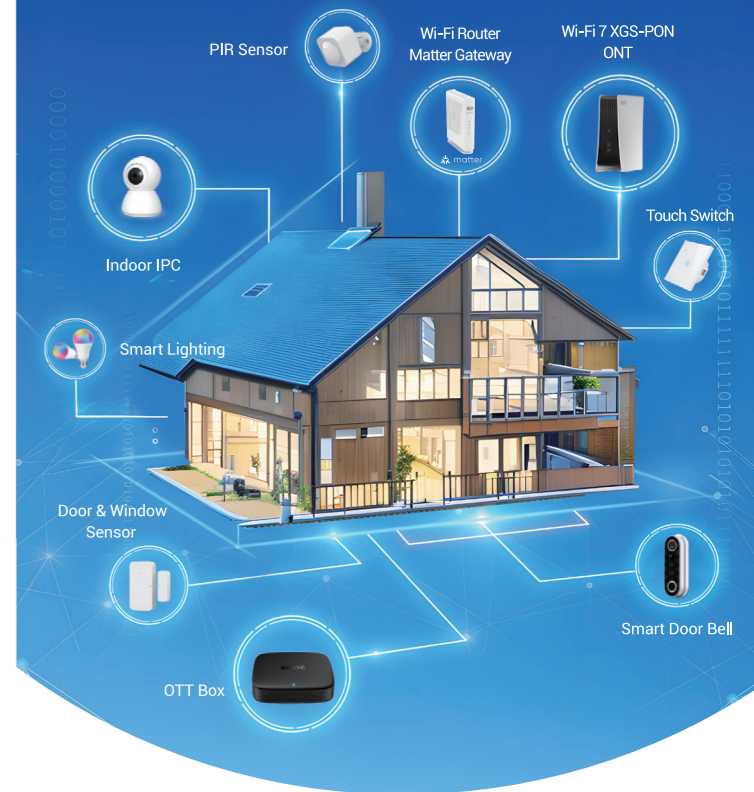

Tailored Solutions

to empower your OTT/IPTV, broadband, and smart home business

www.sdmctech.com

SDMC
Stock code: 430755