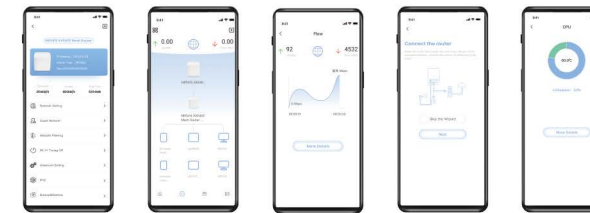

- Allows the Operator to manage globally and individually each product.
- Based on artificial intelligence and machine learning, SDMC UMP provides operation and maintenance personnel with a clear network topology through network information and data analysis, so that they can know the details of network device traffic speed and help them repair network faults.