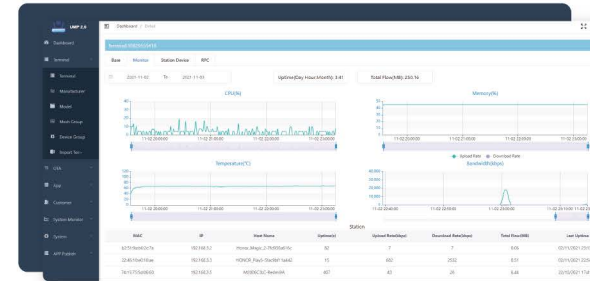

SDMC Unified Management Platform