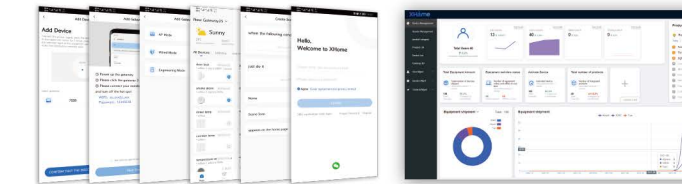

SDMC Smart Home Solution