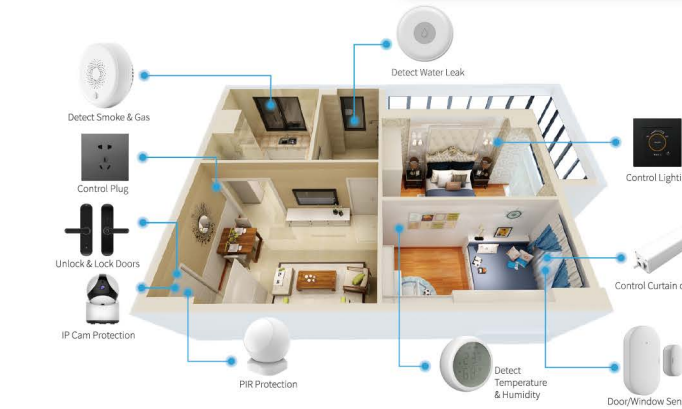

Android and iOS apps allow users to implement smart mobile management, keep track of their home network status, and remotely access or manage routers.

SDMC Smart Home Solution

SDMC provides a comprehensive IoT smart home solution including devices, platform and APP management with white label option. Moreover, we open all APIs for you to integrate with your preferred cooperating brands for management. One platform, multiple brands.