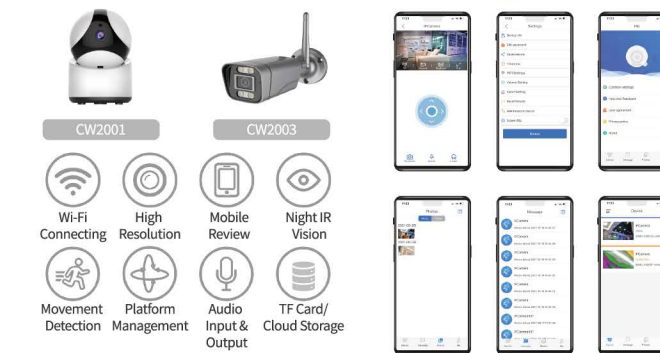

Android and iOS apps allow users to implement smart mobile management, keep track of their home network status, and remotely access or manage routers.

SDMC Smart Home Solution

SDMC provides a comprehensive IoT smart home solution including devices, platform and APP management with white label option. Moreover, we open all APIs for you to integrate with your preferred cooperating brands for management. One platform, multiple brands.

IP camera can also work as a standalone solution with its own management platform and App.

SDMC Smart Home Camera Functions & Backend Management

Platform + Smart Device + Cloud Service

To create value for customers with the leading turnkey solution and cloud services.