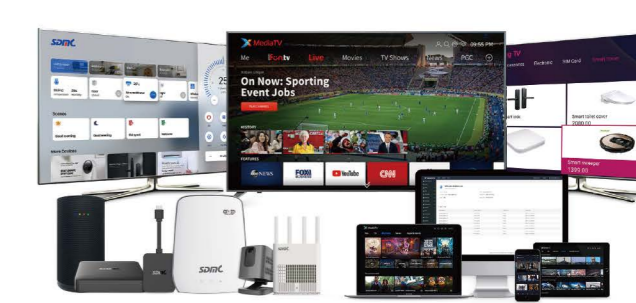

OTT + SMART HOME PLATFORM

All-in-one Android TV solution for telecom operator.