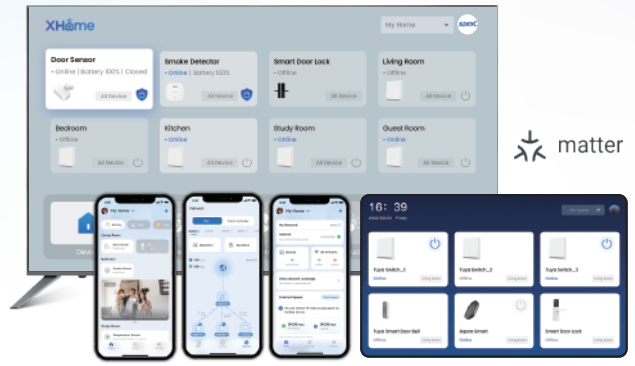

Multi-Screen Operation